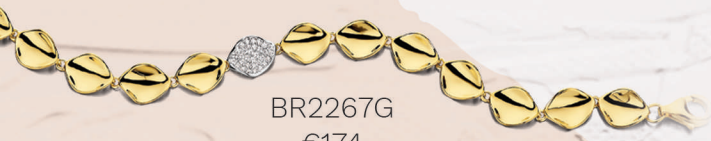

Your outfit just can't have too much of the enchanting glamour, that our jewels add to it.

EA2285G
€99

R2218G
€124
● -€99

R2272G
€110

CH2221G
€149

SR

ROMANTIC SOPHISTICATION

Jewellery that can take you away to
a world of feminine elegance.

EA2221G
€124

BR2221G
€199

R2292G
€124

CH2267G
€149

*the
Shiny
look*

EA2267G-3
€111

EA2267G-2
€99

EA2267G-4
€124

BR2267G
€174

R2267G
€99

*the
rings*

R2293G
€124

R6852G
€99

R2291G
€134
● -€124

R2032W
€137

R2244W
€74