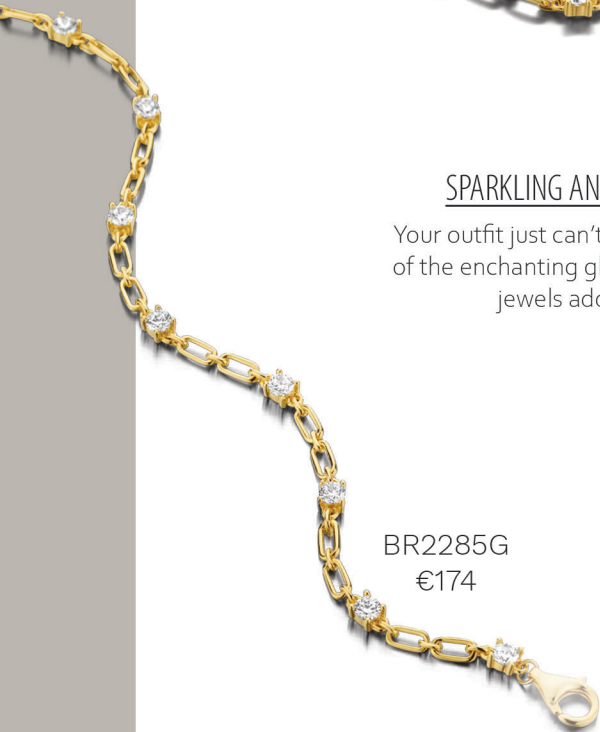

Jewels are a part of your look,
a part of who you are.
Wear them, make a statement

EA2295GB
€124

EA2310GB
€149

P2288GM
€99
● -€74

EA2288GM
€124
● -€110

BR2288GM
€174
● -€159

SR
SILVER
ROSE

P2256G
€124

EA2256G
€135

BR2256G
€199

R2219G
€99

R2217G
€99

CH2285G 42cm+5cm
€248

CH2285G-L 65cm +5cm
€275

BR2285G
€174

SPARKLING AND CLASSY

Your outfit just can't have too much of the enchanting glamour, that our jewels add to it.

EA2285G
€99

R2218G
€124
● -€99

R2272G
€110

CH2221G
€149

SR

ROMANTIC SOPHISTICATION

Jewellery that can take you away to
a world of feminine elegance.